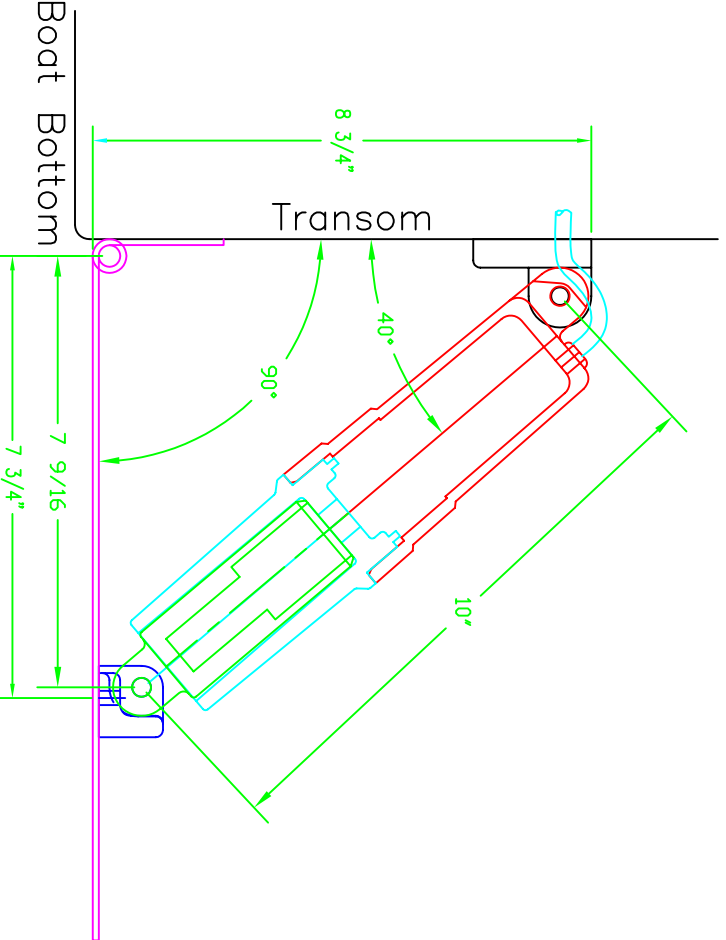

Retracted Tab

Deployed Tab

Short Actuator

Model S-BK-25

Low Profile Upper Bracket

1 1/2" full stroke

12" chord Trim Tab

Linear Devices Corp
 Richmond VA, USA
 Trim Tab Geometry
 Short Actuator
 3/11/07
 ENM

THIS DRAWING IS PROPERTY OF Linear Devices Corp. AND IS LOANED SUBJECT TO RETURN UPON DEMAND.
 IT IS NOT TO BE REPRODUCED OR USED DIRECTLY OR INDIRECTLY IN ANY WAY DETRIMENTAL TO THE INTEREST OF Linear Devices Corp.