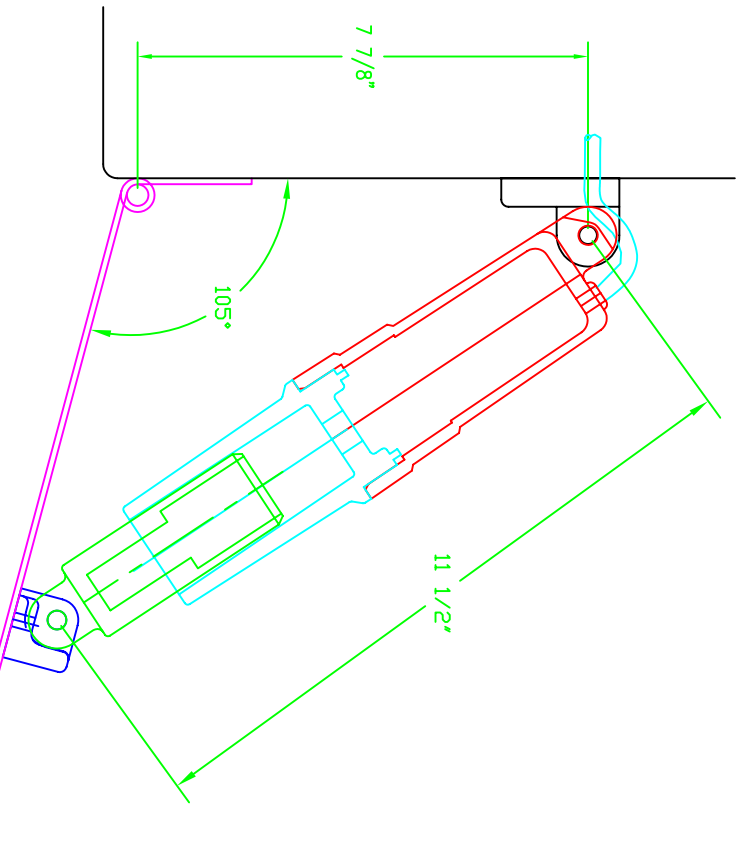

Retracted Tab

Deployed Tab

Short Actuator

Model S-BK-25

Low Profile Upper Bracket

1 1/2" full stroke

12" chord Trim Tab

Linear Devices Corp
 Richmond VA, USA
 Trim Tab Geometry
 Short Actuator
 3/11/07
 ENM

THIS DRAWING IS PROPERTY OF Linear Devices Corp. AND IS LOANED SUBJECT TO RETURN UPON DEMAND.
 IT IS NOT TO BE REPRODUCED OR USED DIRECTLY OR INDIRECTLY IN ANY WAY DETRIMENTAL TO THE INTEREST OF Linear Devices Corp.